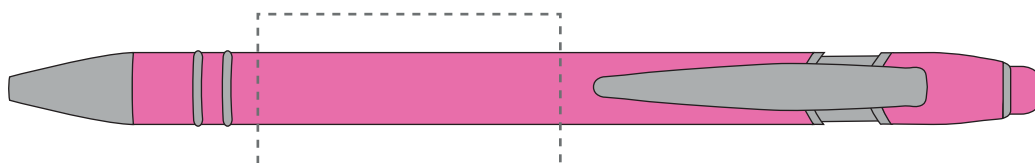

Your Ref:
Our Ref:Quantity:
Version: 1Product Code: TPC731402
Product Colour: PINK**PRINTING CONCERNS:**

We stock this item in the following colours

**PANTONE REFERENCE(S)**

● Engraving

ARTWORK SCALE 100%

ARTWORK SCALE 100%
Rotary Engrave Area:
40mm x 20mmProduct Image for visualisation
- colours may vary**The dashed line is to demonstrate print area and will not appear on your printed item****PLEASE NOTE:**